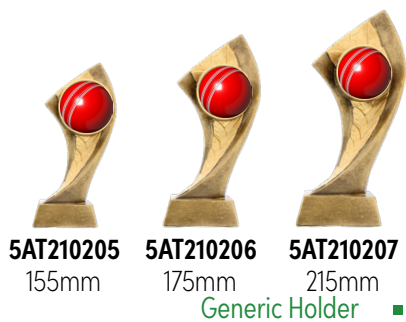

★ STAR SERIES ★

SG5A 190mm
SG5B 225mm
SG5C 260mm

■ Cricket Resin

CRICKET
CATALOGUE

CRICKET CATALOGUE

BANNER SERIES

5AT210101 155mm
5AT210102 180mm
5AT210103 205mm

Generic Holder ■

BA5A 135mm
BA5B 155mm
BA5C 180mm

■ Cricket Resin

PR5A
160mm

■ Bowler Male

PR5B
195mm

PR5C
230mm

PR5H 180mm
■ Fielder Male

PR5D
160mm

PR5E
195mm

PR5G
230mm

Cricket Batsman ■

PR5J
160mm

■ Bowler Female

PR5K
195mm

PR5L
230mm

PR5M
160mm

5AT210402 210mm
5AT210403 235mm
5AT210404 260mm
5AT210405 290mm

Graphite Series also available in

5AT210409 348mm
5AT210410 318mm
5AT210411 278mm

5AT210406 260mm
5AT210407 230mm
5AT210408 200mm

5AT210412 178mm
5AT210413 198mm
5AT210414 228mm
5AT210415 258mm
5AT210416 287mm
5AT210417 318mm