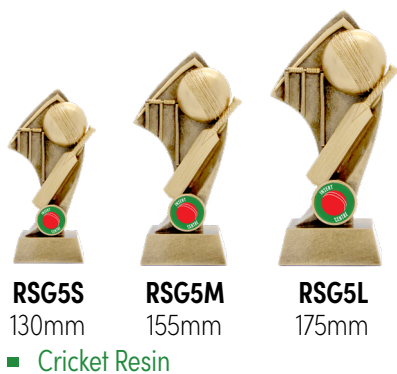

★ STAR SERIES ★

SG5A 190mm
SG5B 225mm
SG5C 260mm

■ Cricket Resin

CRICKET
CATALOGUE

CRICKET CATALOGUE

BANNER SERIES

5AT210101 155mm
5AT210102 180mm
5AT210103 205mm

Generic Holder ■

BA5A 135mm
BA5B 155mm
BA5C 180mm

■ Cricket Resin

PR5A
160mm

■ Bowler Male

PR5B
195mm

PR5C
230mm

PR5H 180mm
■ Fielder Male

PR5D
160mm

PR5E
195mm

PR5G
230mm

Cricket Batsman ■

PR5J
160mm

■ Bowler Female

PR5K
195mm

PR5L
230mm

PR5M
160mm

5AT210402 210mm
5AT210403 235mm
5AT210404 260mm
5AT210405 290mm

Graphite Series also available in

5AT210409 348mm
5AT210410 318mm
5AT210411 278mm

5AT210406 260mm
5AT210407 230mm
5AT210408 200mm

5AT210412 178mm
5AT210413 198mm
5AT210414 228mm
5AT210415 258mm
5AT210416 287mm
5AT210417 318mm