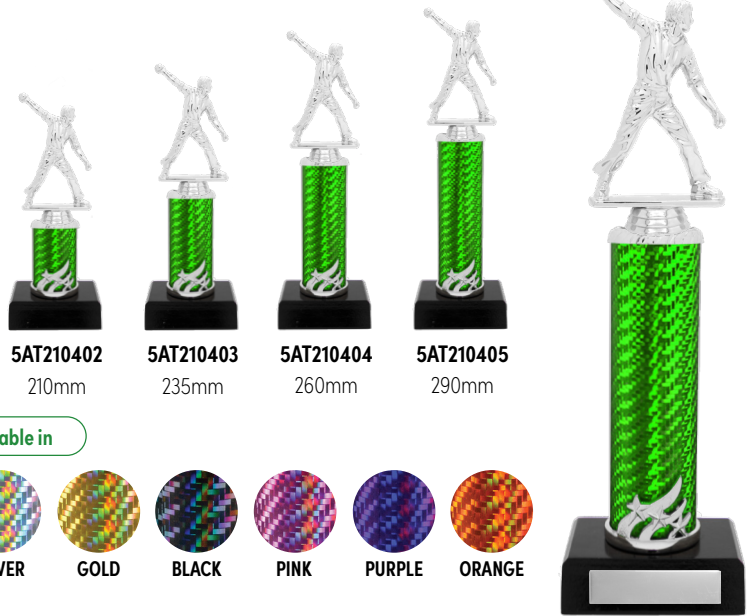

BA5A 135mm
BA5B 155mm
BA5C 180mm

■ Cricket Resin

PR5A
160mm

■ Bowler Male

PR5B
195mm

PR5C
230mm

PR5H 180mm
■ Fielder Male

PR5D
160mm

PR5E
195mm

PR5G
230mm

Cricket Batsman ■

PR5J
160mm

■ Bowler Female

PR5K
195mm

PR5L
230mm

PR5M
160mm

PR5N
195mm

PR5P
230mm

Cricket Batswoman ■

PR5Q 180mm
■ Fielder Female

For full range of trophies, please visit www.austrophy.com.au. All centres and plastics are interchangeable.

5AT210401 25mm Holder
Individually Gift Boxed

5AT210402 210mm
5AT210403 235mm
5AT210404 260mm
5AT210405 290mm

Graphite Series also available in

5AT210409 348mm
5AT210410 318mm
5AT210411 278mm

5AT210406 260mm
5AT210407 230mm
5AT210408 200mm

5AT210412 178mm
5AT210413 198mm
5AT210414 228mm
5AT210415 258mm
5AT210416 287mm
5AT210417 318mm